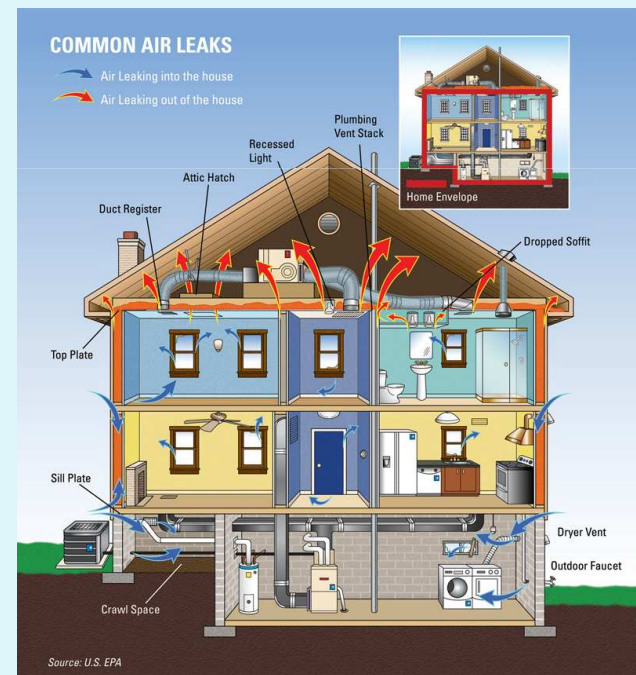

Partners include:

- Greater New Bedford WIB
- New Directions
- UMass Dartmouth

PROGRAMS

MassGREEN Initiative

After completing this **78 hour** hands-on course, participants will be qualified to work as professional air sealing technicians and insulation installers.

Topics of the course include:

- Thermal Boundary
- Air Leakage
- Insulation
- Air Sealing
- Ventilation
- Health and Safety

Course begins October 18th!

PROGRAMS

Introduction to Sustainable and Green Energy Technologies